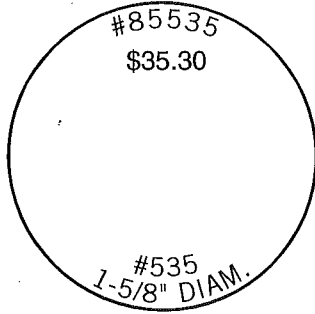

MaxLight™ Pre-Inked Stamps

Use only MaxLight™ Ink

- #85885 Black 1/4 oz Bottle \$5.60
- #85886 Blue 1/4 oz Bottle \$5.60
- #85887 Red 1/4 oz Bottle \$5.60
- #85888 Green 1/4 oz Bottle \$5.60
- #85889 Purple 1/4 oz Bottle \$5.60