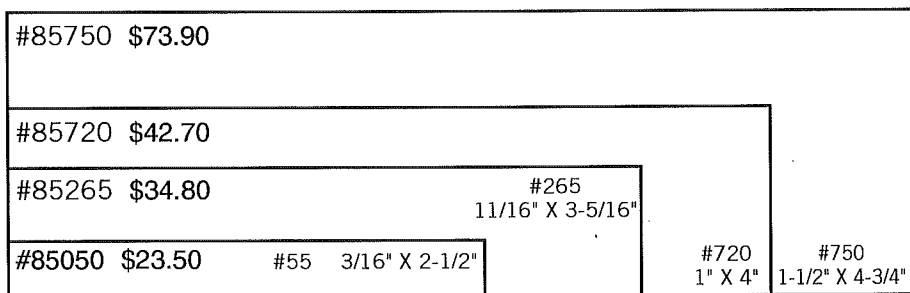

MaxLight™ Pre-Inked Stamps

Use only MaxLight™ Ink

- #85885 Black 1/4 oz Bottle \$5.60
- #85886 Blue 1/4 oz Bottle \$5.60
- #85887 Red 1/4 oz Bottle \$5.60
- #85888 Green 1/4 oz Bottle \$5.60
- #85889 Purple 1/4 oz Bottle \$5.60