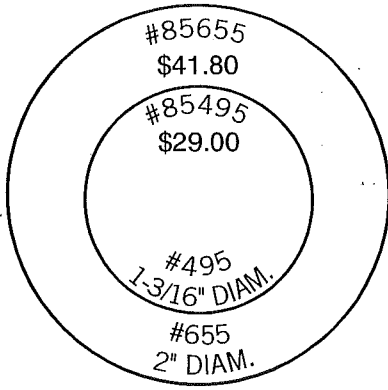

MaxLight™ Pre-Inked Stamps

Use only MaxLight™ Ink

- #85885 Black 1/4 oz Bottle \$5.60
- #85886 Blue 1/4 oz Bottle \$5.60
- #85887 Red 1/4 oz Bottle \$5.60
- #85888 Green 1/4 oz Bottle \$5.60
- #85889 Purple 1/4 oz Bottle \$5.60

MaxLight™