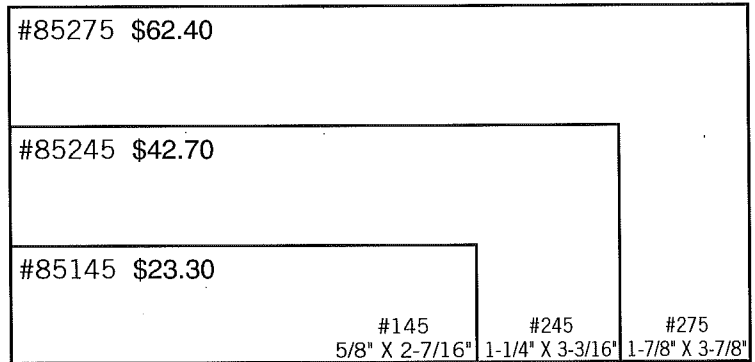

MaxLight™ Pre-Inked Stamps

Use only MaxLight™ Ink

- #85885 Black 1/4 oz Bottle \$5.60
- #85886 Blue 1/4 oz Bottle \$5.60
- #85887 Red 1/4 oz Bottle \$5.60
- #85888 Green 1/4 oz Bottle \$5.60
- #85889 Purple 1/4 oz Bottle \$5.60