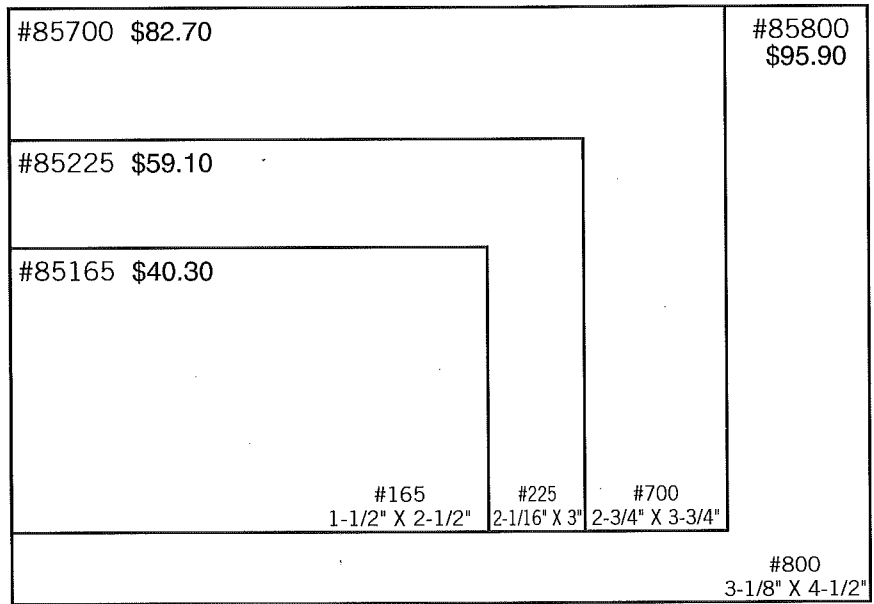

MaxLight™ Pre-Inked Stamps

Use only MaxLight™ Ink

- #85885 Black 1/4 oz Bottle \$5.60
- #85886 Blue 1/4 oz Bottle \$5.60
- #85887 Red 1/4 oz Bottle \$5.60
- #85888 Green 1/4 oz Bottle \$5.60
- #85889 Purple 1/4 oz Bottle \$5.60