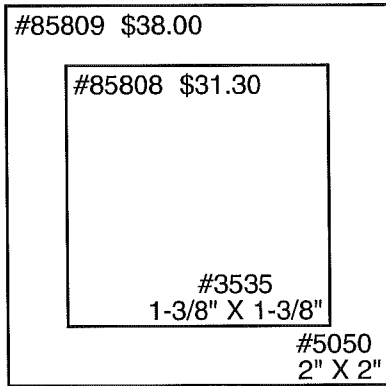

MaxLight™ Pre-Inked Stamps

Use only MaxLight™ Ink

- #85885 Black 1/4 oz Bottle \$5.60
- #85886 Blue 1/4 oz Bottle \$5.60
- #85887 Red 1/4 oz Bottle \$5.60
- #85888 Green 1/4 oz Bottle \$5.60
- #85889 Purple 1/4 oz Bottle \$5.60