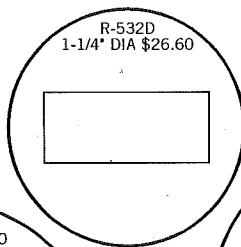

SHINY

SELF INKING HEAVY DUTY DATERS & ROUND PRINTER LINE

STOCK#	PRINTER DESCRIPTION	STOCK#	REPLACEMENT PADS ONLY	PAD PRICE
24385	H-6100 with Black Pad	24686	H-6100 PADS Black	\$3.63
24386	with Red Pad	24687	Red	\$3.63
24387	with Blue Pad	24688	Blue	\$3.63
24388	with Uninked Pad	24689	Dry	\$3.63
		24690	Dry 2-Color	\$5.30
24389	with Blue/Red Pad	24691	Blue/Red	\$5.30
25110	H-6101 with Black Pad	25250	H-6101 PADS Black	\$2.13
25112	with Red Pad	25252	Red	\$2.13
25114	with Blue Pad	25254	Blue	\$2.13
25116	with Uninked Pad	25256	Dry	\$2.13
		25258	Dry 2-Color	\$3.10
25120	with Blue/Red Pad	25260	Blue/Red	\$3.10
24390	H-6103 with Black Pad	24693	H-6103 PADS Black	\$3.85
24391	with Red Pad	24694	Red	\$3.85
24392	with Blue Pad	24695	Blue	\$3.85
24393	with Uninked Pad	24696	Dry	\$3.85
		24697	Dry 2-Color	\$5.60
24394	with Blue/Red Pad	24698	Blue/Red	\$5.60
24395	H-6104 with Black Pad	24707	H-6104 PADS Black	\$5.60
24396	with Red Pad	24708	Red	\$5.60
24397	with Blue Pad	24709	Blue	\$5.60
24398	with Uninked Pad	24710	Dry	\$5.60
		24711	Dry 2-Color	\$7.30
24399	with Blue/Red Pad	24712	Blue/Red	\$7.30
24400	H-6105 with Black Pad	24700	H-6105 PADS Black	\$5.60
24401	with Red Pad	24701	Red	\$5.60
24402	with Blue Pad	24702	Blue	\$5.60
24403	with Uninked Pad	24703	Dry	\$5.60
		24704	Dry 2-Color	\$7.30
24404	with Blue/Red Pad	24705	Blue/Red	\$7.30
24405	H-6106 with Black Pad	24707	H-6106 PADS Black	\$5.60
24406	with Red Pad	24708	Red	\$5.60
24407	with Blue Pad	24709	Blue	\$5.60
24408	with Uninked Pad	24710	Dry	\$5.60
		24711	Dry 2-Color	\$7.30
24409	with Blue/Red Pad	24712	Blue/Red	\$7.30
24410	H-6107 with Black Pad	24714	H-6107 PADS Black	\$5.70
24411	with Red Pad	24715	Red	\$5.70
24412	with Blue Pad	24716	Blue	\$5.70
24413	with Uninked Pad	24717	Dry	\$5.70
		24718	Dry 2-Color	\$7.40
24414	with Blue/Red Pad	24719	Blue/Red	\$7.40
24415	H-6108 with Black Pad	24721	H-6108 PADS Black	\$6.50
24416	with Red Pad	24722	Red	\$6.50
24417	with Blue Pad	24723	Blue	\$6.50
24418	with Uninked Pad	24724	Dry	\$6.50
		24725	Dry 2-Color	\$8.20
24419	with Blue/Red Pad	24726	Blue/Red	\$8.20
24265	R-532D with Black Pad	24658	R-532D PADS Black	\$3.30
24266	with Red Pad	24659	Red	\$3.30
24267	with Blue Pad	24660	Blue	\$3.30
24268	with Uninked Pad	24661	Dry	\$3.30
		24662	Dry 2-Color	\$5.00
		24663	Blue/Red	\$5.00
24270	R-542D with Black Pad	24665	R-542D PADS Black	\$5.10
24271	with Red Pad	24666	Red	\$5.10
24272	with Blue Pad	24667	Blue	\$5.10
24273	with Uninked Pad	24668	Dry	\$5.10
		24669	Dry 2-Color	\$6.80
		24670	Blue/Red	\$6.80
24275	R-552D with Black Pad	24672	R-552D PADS Black	\$6.20
24276	with Red Pad	24673	Red	\$6.20
24277	with Blue Pad	24674	Blue	\$6.20
24278	with Uninked Pad	24675	Dry	\$6.20
		24676	Dry 2-Color	\$7.90
		24677	Blue/Red	\$7.90