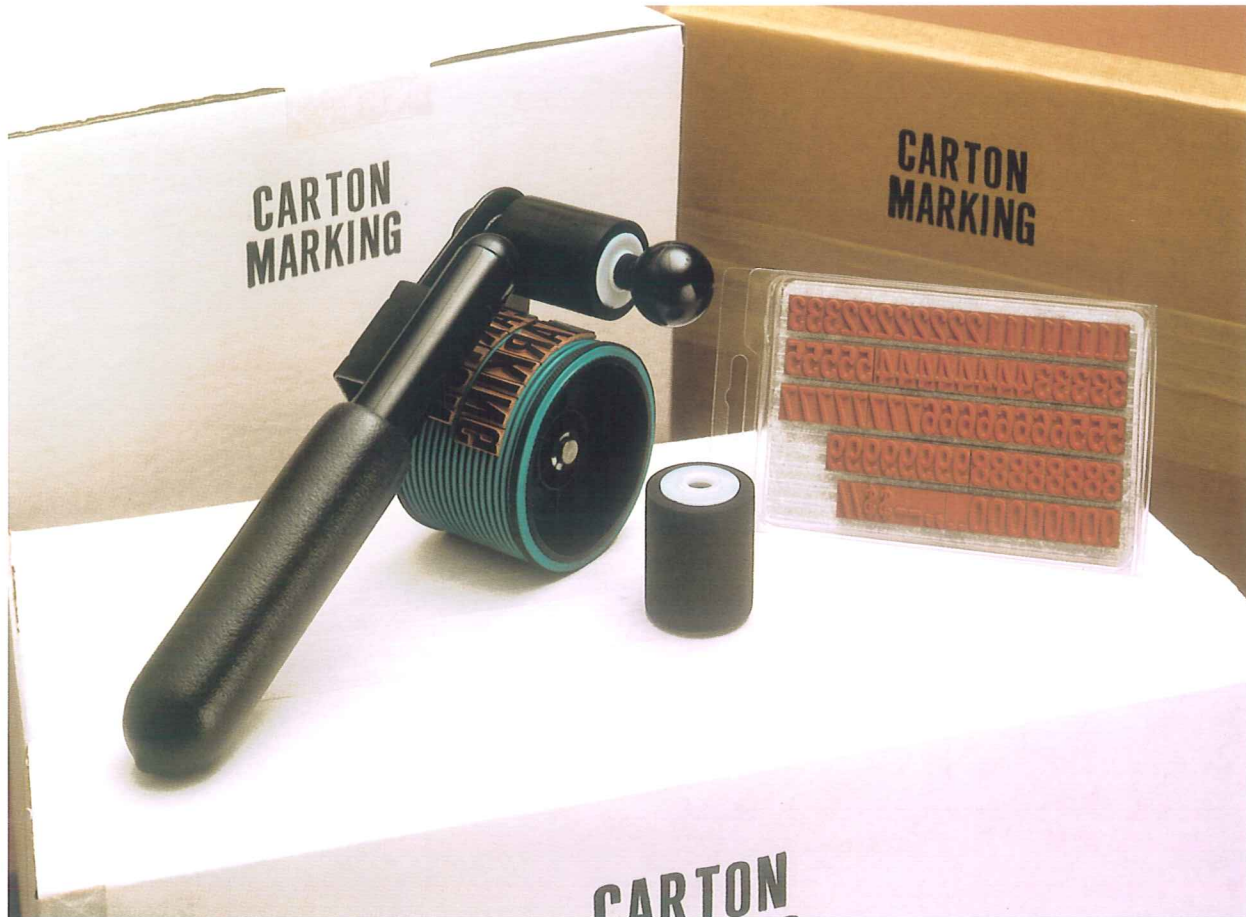

HAND HELD CARTON MARKER

- Designed for absorbent surfaces
- Easily and quickly mark your shipping cartons or kraft bags
 - Uses Ribtype® quick-change rubber letters and numbers
- Poly-Ink® disposable ink rolls give you thousands of impressions with no liquid ink mess

Indexing Model	HHCM-I	Print Size: 1 3/4" x 9"
Non-Indexing Model	HHCM-R	Print Size: 1 3/4" x 11"

#01-050 POLY-INK ROLLS available in BLACK, RED, BLUE, or GREEN